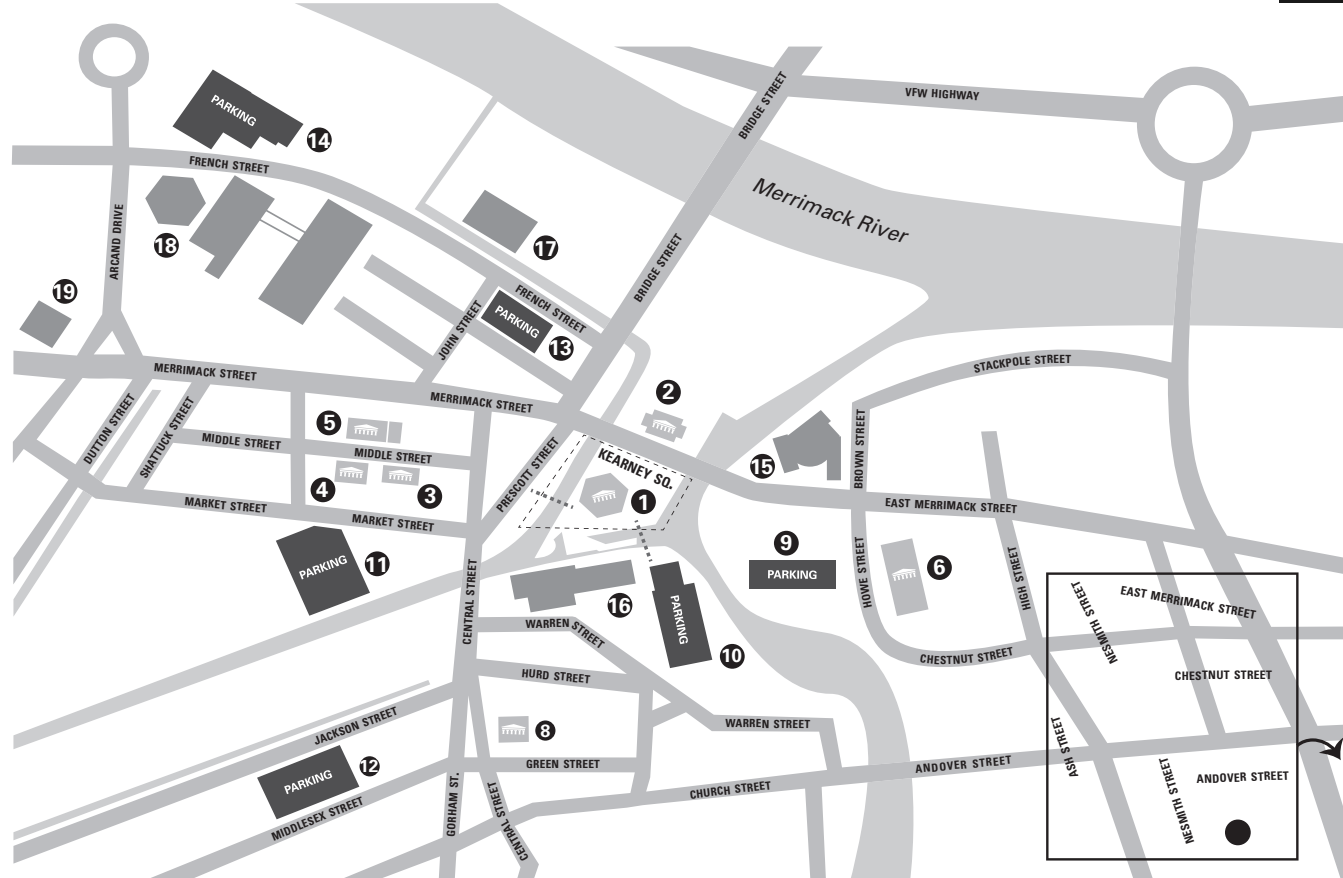

LOWELL CAMPUS MAP & DIRECTIONS

CAMPUS CODES

- #1 MCC Cowan Center
- #2 Federal Building
- #3 Talbot Building
- #4 Derby Building
- #5 Pollard Building

- #6 Facilities Mgmt. Bldg./
Lowell Howe
- #7 Nesmith House
- #8 Academic Arts Center
- #9 Davidson St. Parking
- #10 Lower Locks Garage
- #11 Roy Garage
- #12 Early Garage
- #13 Downes Garage
- #14 Ayotte Garage
- #15 Lowell Memorial Auditorium
Merrimack Repertory Theatre
- #16 UML Inn & Conference Center
- #17 Boarding House Park
- #18 Lowell High School
- #19 City Hall

- Parking

Directions to the Lowell Campus

33 Kearney Square, Lowell MA 01852

Traveling From:

- Route 3 North.....Take Exit 30N to the Lowell Connector
- Route 3 SouthTake Exit 30 to the Lowell Connector
- Route 495 SouthTake Exit 35C to the Lowell Connector
- Route 495 North.....Take Exit 35C to the Lowell Connector

Follow the Lowell Connector to the end. Turn left onto Gorham Street and follow the road as it bears right. Turn right at the light onto Church Street (Visiting Nurses Association on the corner). Get in the left-hand lane and take the next left, you will see the UMass Inn and Conference in front of you. Bear right towards the Lower Locks Garage. Park in the garage and take the footbridge over the canal to the MCC Cowan Center.

Traveling From:

- Route 93 North.....Take Exit 43 - Route 133W towards N. Tewksbury/Lowell
 - Route 93 South.....Take Exit 43 - Route 133W towards N. Tewksbury/Lowell
 - Route 495 N/STake Exit 39 - Route 133W towards N. Tewksbury/Lowell
- Route 133W becomes Andover Street when you enter Lowell. Continue on through the next set of lights on to Church Street. Follow Church Street through another set of lights and bear right at the fork. You will see the UMass Inn and Conference in front of you. Turn right towards the Lower Locks Garage. Park in the garage and take the footbridge over the canal to the MCC Cowan Center.