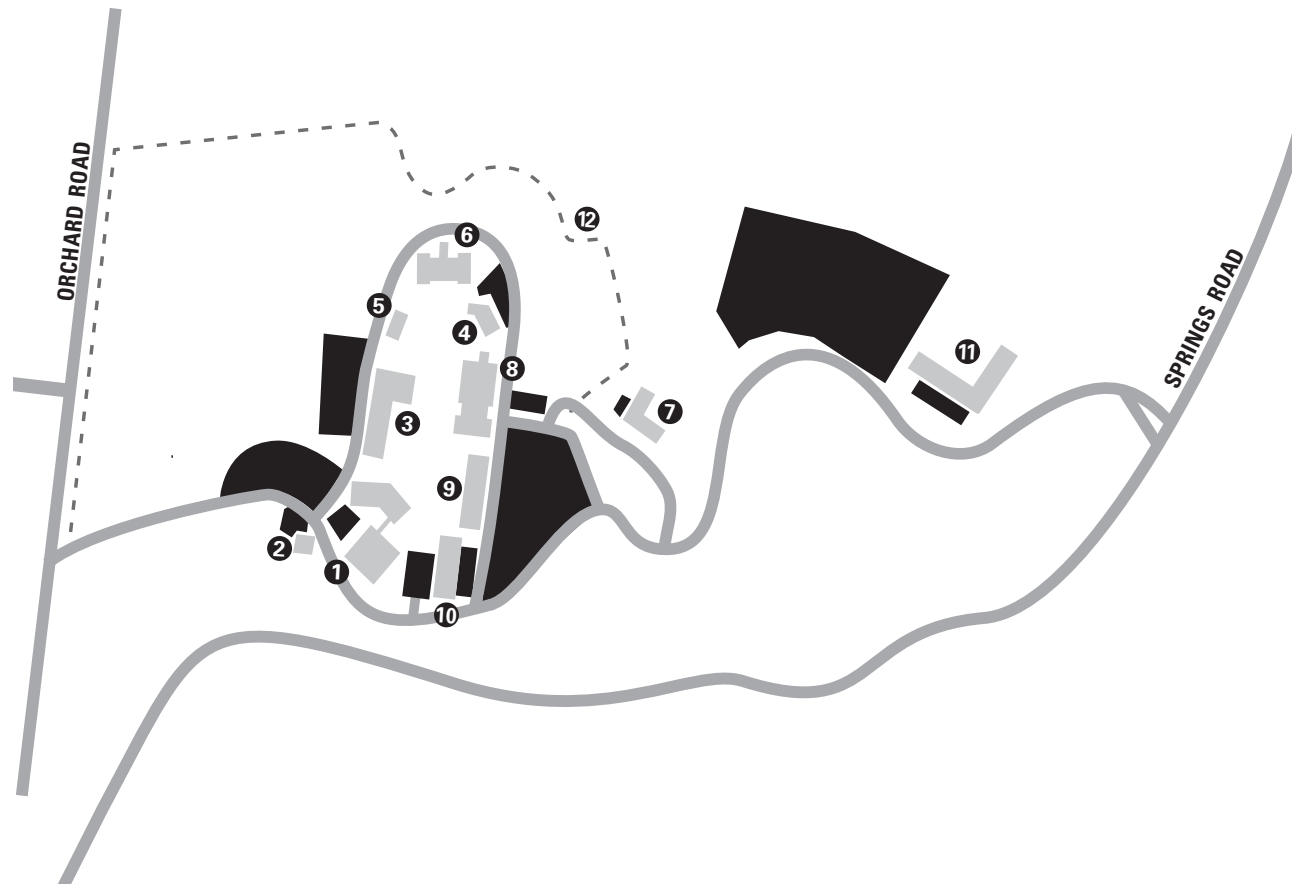

BEDFORD CAMPUS MAP & DIRECTIONS

CAMPUS CODES	
#1	Academic Resource (AR)
#2	Farm House (FH)
#3	Henderson Hall (HH)
#4	Trustees' House (TH)
#5	Bedford House (BH)
#6	North Academic (NA) (MCC Concert Hall)
#7	South Academic (SA)
#8	Campus Center (CC) (Bookstore)
#9	Enrollment Center
#10	Cataldo Administrative Building
#11	Facilities Management (Visitors Center)
#12	Fitness Trail
	Parking

Directions to the Bedford Campus

591 Springs Road, Bedford, MA 01730

From Route 128 South: Take Rte. 3 North to Exit 27 (Bedford/Concord Road, Billerica). Turn left towards Bedford. Follow to first flashing light and take a left into Nortel Networks Technology Park. Follow to end and turn right (Orchard Street). MCC Bedford Campus entrance will be immediately to your left. Follow signs to student and visitors parking

From Route 128 North: Take Exit 31B (Routes 4/225) into Bedford. Follow Great Road until you pass Bedford Shopping Center on your right (Marshalls, Whole Foods). Take first right immediately past shopping center onto Hillside Ave. towards VA Medical Center (becomes Springs Rd.). Pass through VA Hospital grounds continuing on Springs Road for just under a mile. MCC entrance will be on the right. Follow to student and visitor parking.

From Route 3 South: Take Exit 27 (Bedford/Concord Road/Billerica) and follow instructions above.