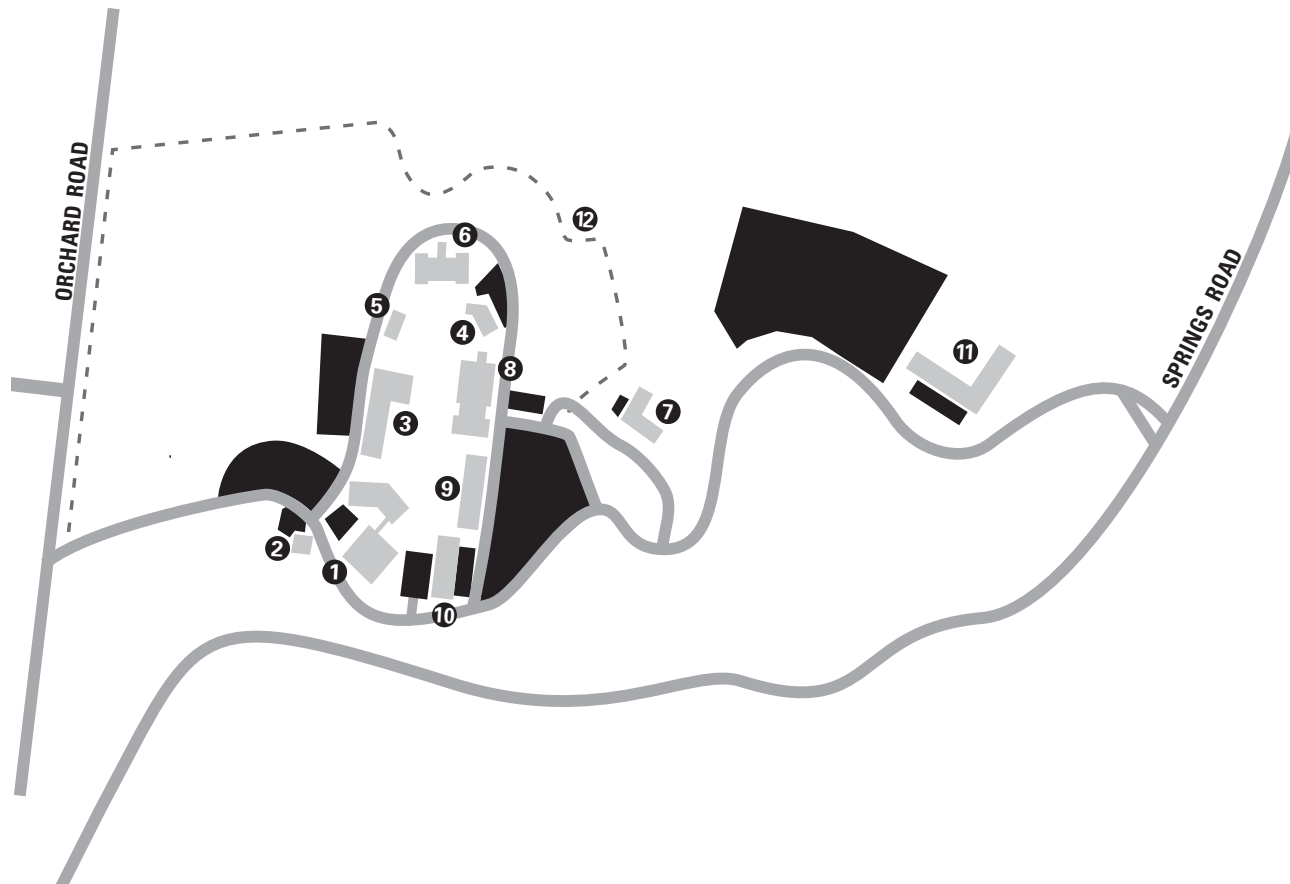

BEDFORD CAMPUS MAP & DIRECTIONS

CAMPUS CODES	
#1	Academic Resource (AR)
#2	Farm House (FH)
#3	Henderson Hall (HH)
#4	Trustees' House (TH)
#5	Bedford House (BH)
#6	North Academic (NA) (MCC Concert Hall)
#7	South Academic (SA)
#8	Campus Center (CC) (Bookstore)
#9	Enrollment Center
#10	Cataldo Administrative Building
#11	Facilities Management (Visitors Center)
#12	Fitness Trail
	Parking

Directions to the Bedford Campus

591 Springs Road, Bedford, MA 01730

From Route 128 South: Take Rte. 3 North to Exit 27 (Bedford/Concord Road, Billerica). Turn left towards Bedford. Follow to first flashing light and take a left into Nortel Networks Technology Park. Follow to end and turn right (Orchard Street). MCC Bedford Campus entrance will be immediately to your left. Follow signs to student and visitors parking

From Route 128 North: Take Exit 31B (Routes 4/225) into Bedford. Follow Great Road until you pass Bedford Shopping Center on your right (Marshalls, Whole Foods). Take first right immediately past shopping center onto Hillside Ave. towards VA Medical Center (becomes Springs Rd.). Pass through VA Hospital grounds continuing on Springs Road for just under a mile. MCC entrance will be on the right. Follow to student and visitor parking.

From Route 3 South: Take Exit 27 (Bedford/Concord Road/Billerica) and follow instructions above.