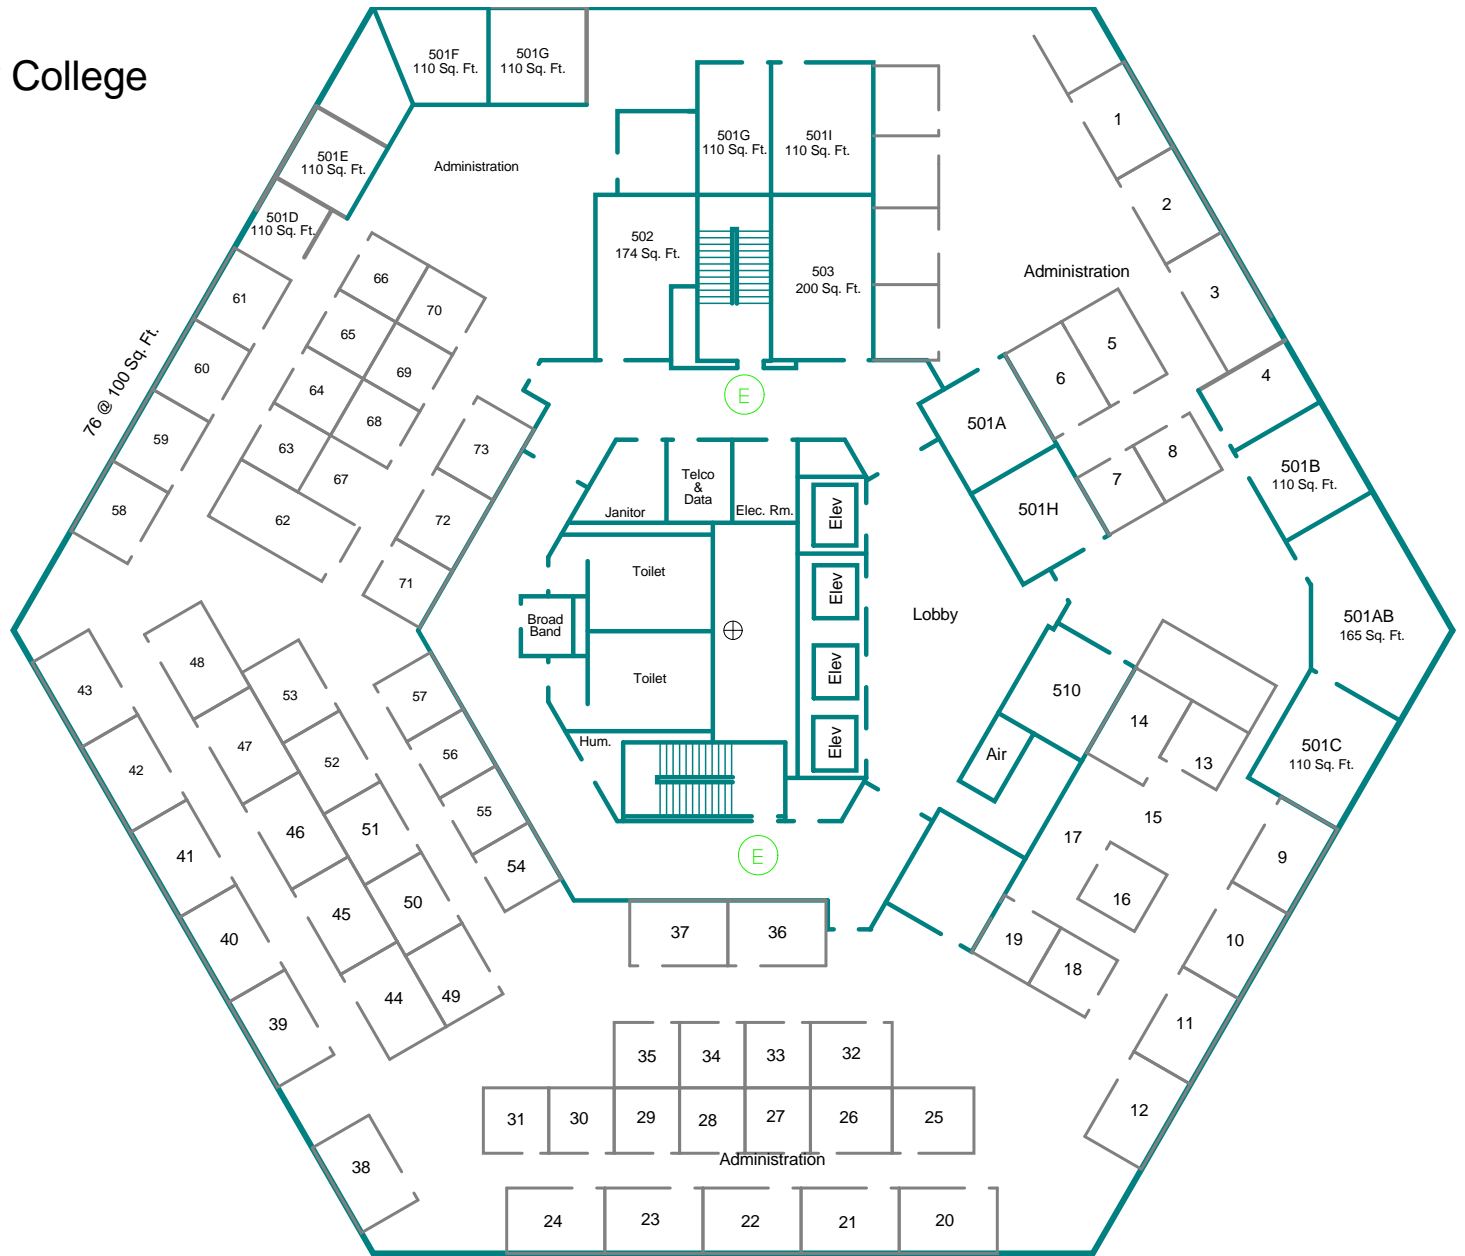

# Middlesex Community College

**Legend:**

- E = Exit
- W = Main Water Valve
- S = Main Sprinkler Valve
- G = Gas S/O
- P = Power

City Building Fifth Floor

LC-5

Last Updated:  
July 2007  
By: JVM/EG