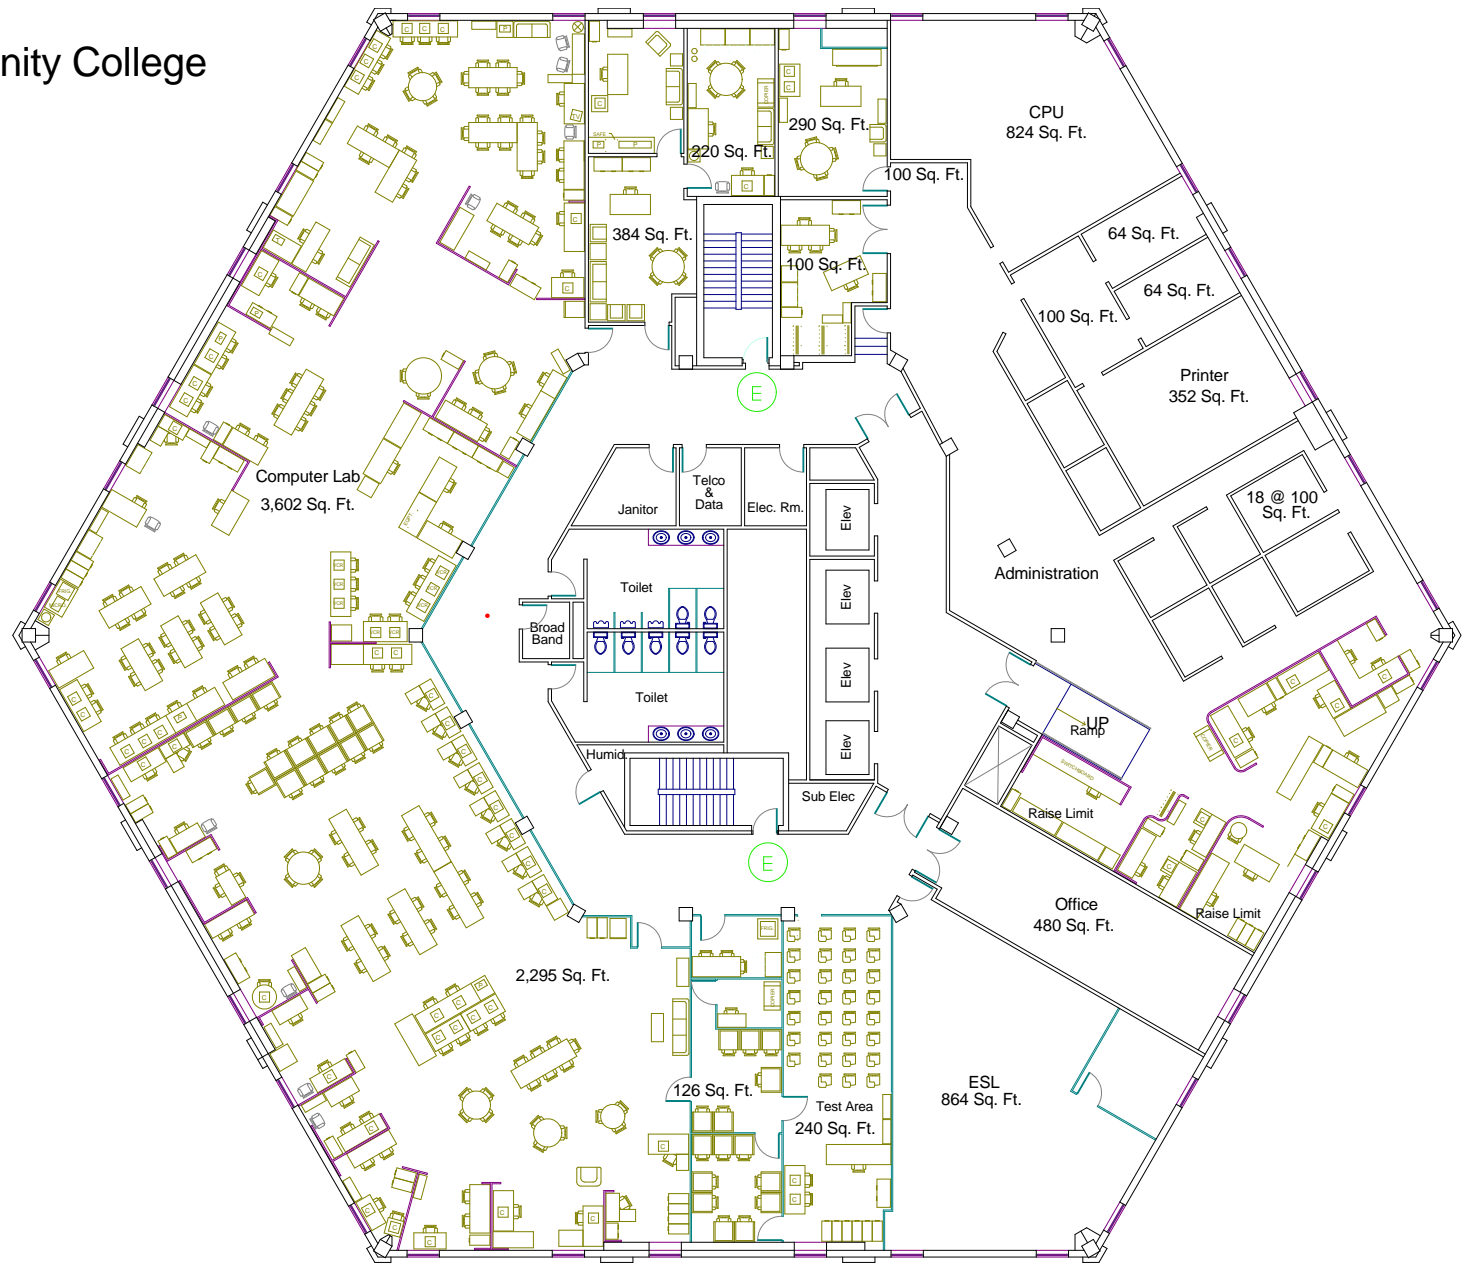

# Middlesex Community College

**Legend:**

E	= Exit
W	= Main Water Valve
S	= Main Sprinkler Valve
G	= Gas S/O
P	= Power

**City Building Fourth Floor**

**LC-4**

Last Updated:  
July 2007  
By: JVM/EG