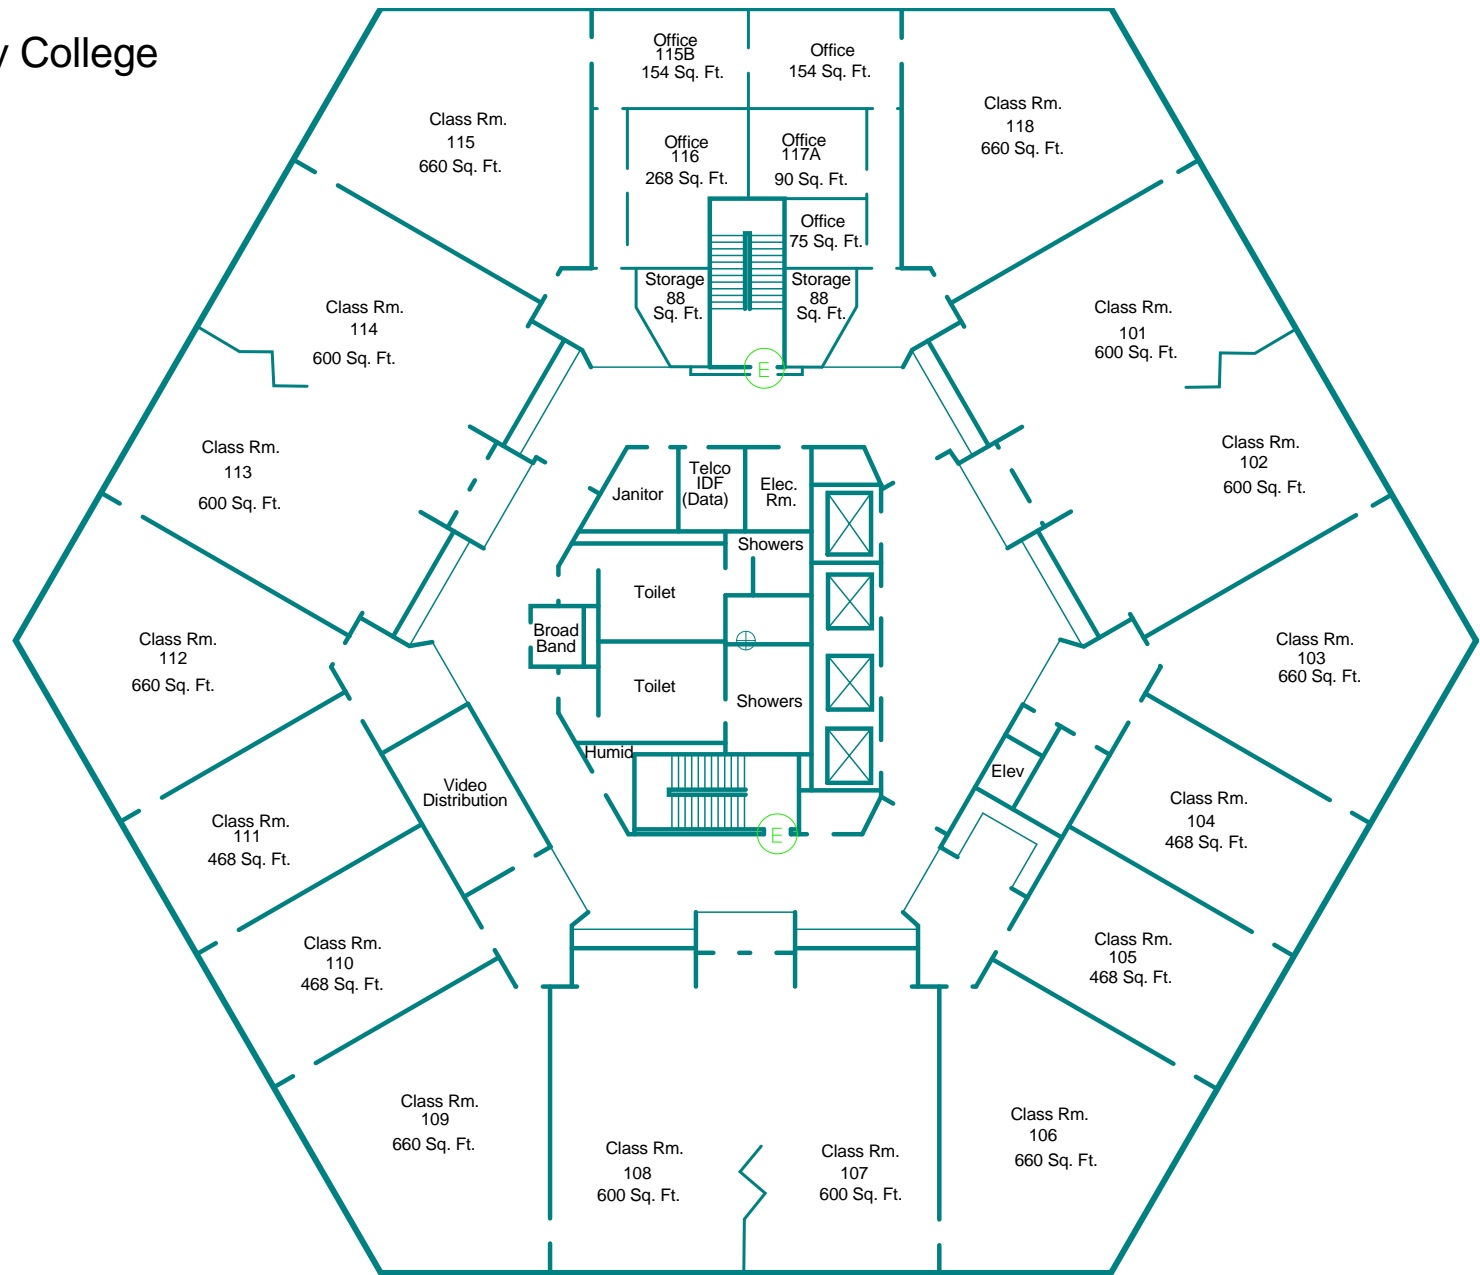

# Middlesex Community College

**Legend:**

<b>E</b>	= Exit
<b>W</b>	= Main Water Valve
<b>S</b>	= Main Sprinkler Valve
<b>G</b>	= Gas S/O
<b>P</b>	= Power

City Building First Floor  
LC-1

Last Updated:  
July 2007  
By: JVM/EG