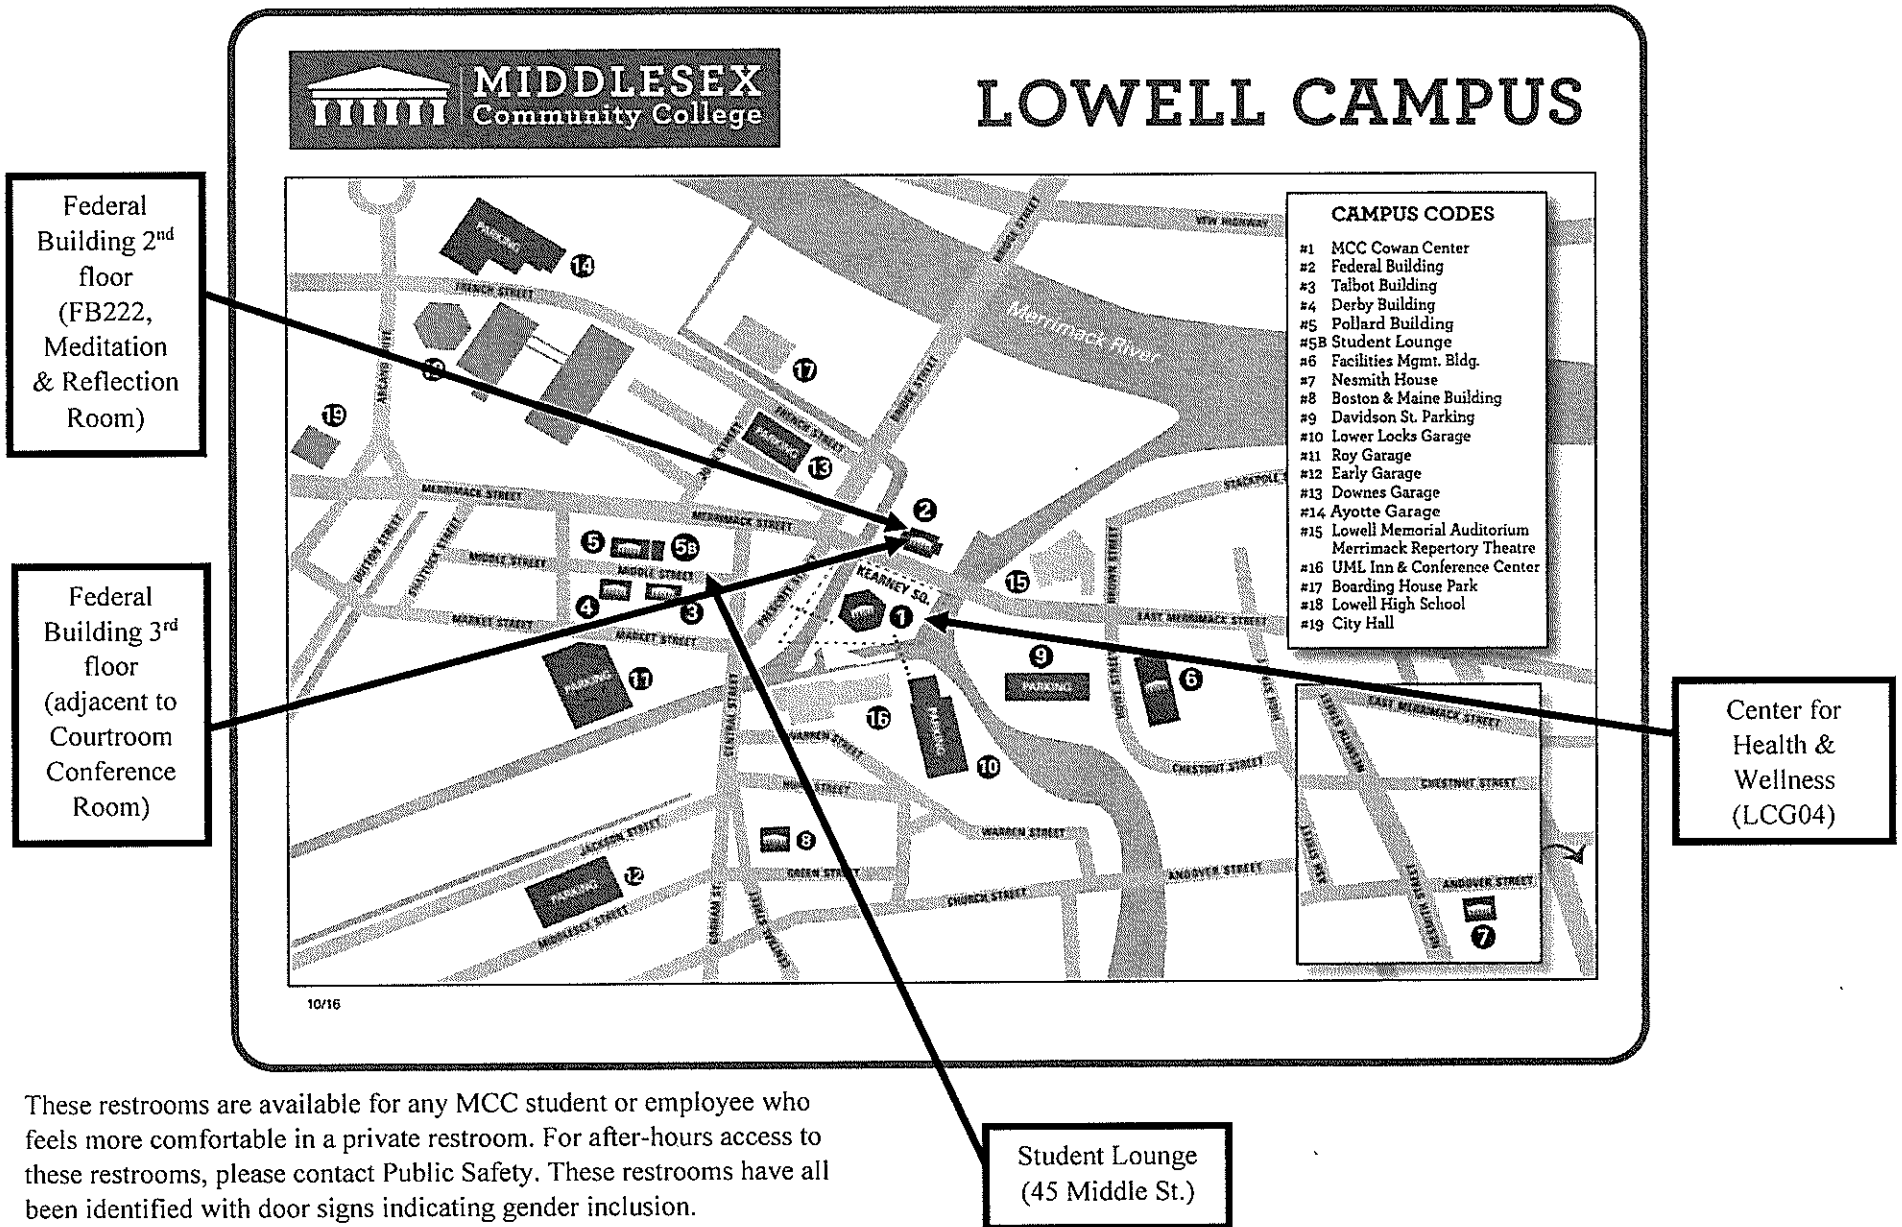

# Gender Inclusive Restrooms at MCC – Lowell

These restrooms are available for any MCC student or employee who feels more comfortable in a private restroom. For after-hours access to these restrooms, please contact Public Safety. These restrooms have all been identified with door signs indicating gender inclusion.

# Gender Inclusive Restrooms at MCC - Bedford

These restrooms are available for any MCC student or employee who feels more comfortable in a private restroom. For after-hours access to these restrooms, please contact Public Safety. These restrooms have all been identified with door signs indicating gender inclusion.