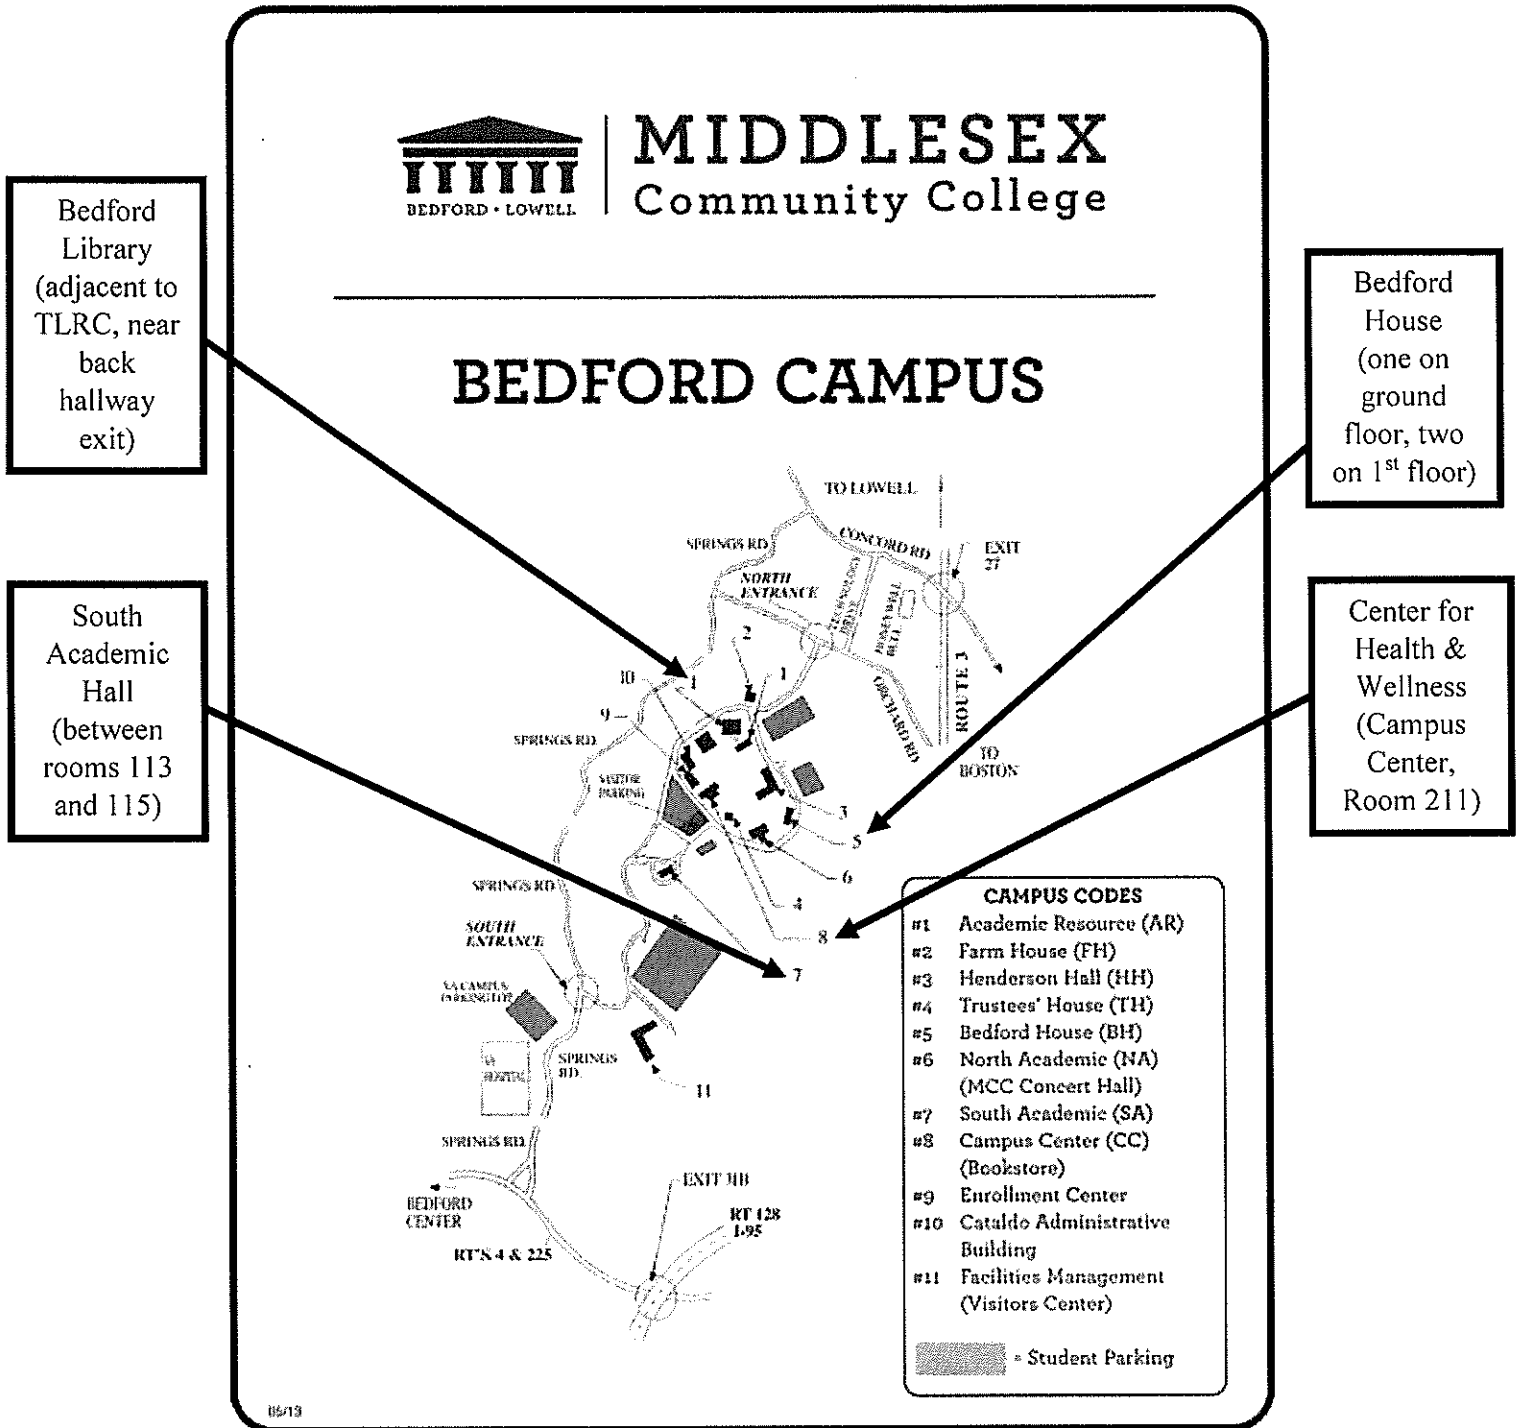

# Gender Inclusive Restrooms at MCC – Lowell

These restrooms are available for any MCC student or employee who feels more comfortable in a private restroom. For after-hours access to these restrooms, please contact Public Safety. These restrooms have all been identified with door signs indicating gender inclusion.

# Gender Inclusive Restrooms at MCC - Bedford

These restrooms are available for any MCC student or employee who feels more comfortable in a private restroom. For after-hours access to these restrooms, please contact Public Safety. These restrooms have all been identified with door signs indicating gender inclusion.