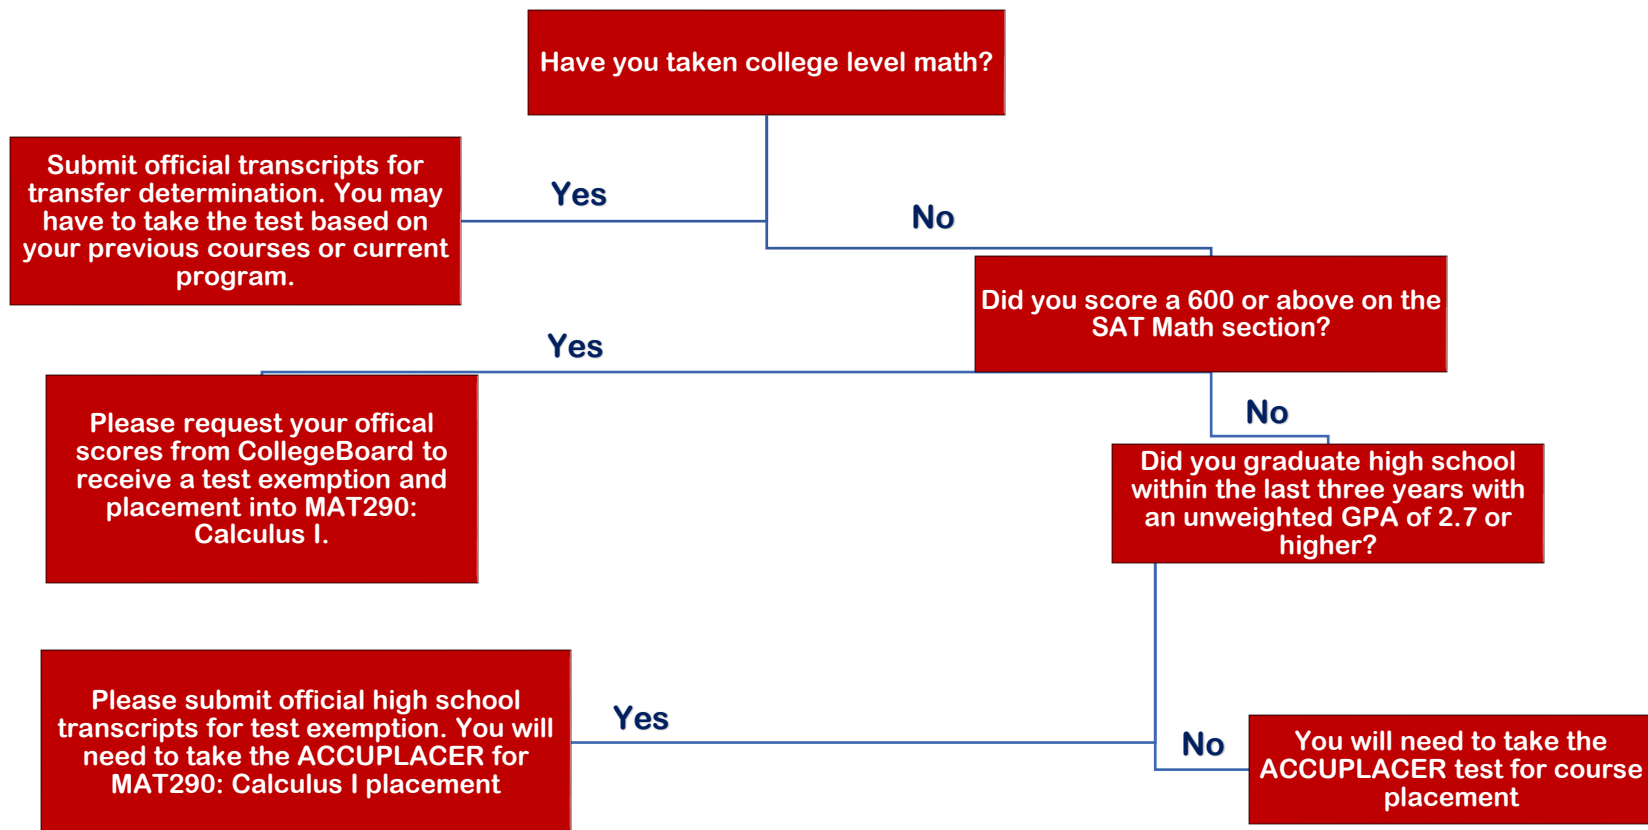

Do I Need to Take the Math ACCUPLACER?

If you have already taken the ACCUPLACER at another institution, you may have your scores sent to placement@middlesex.mass.edu for evaluation.